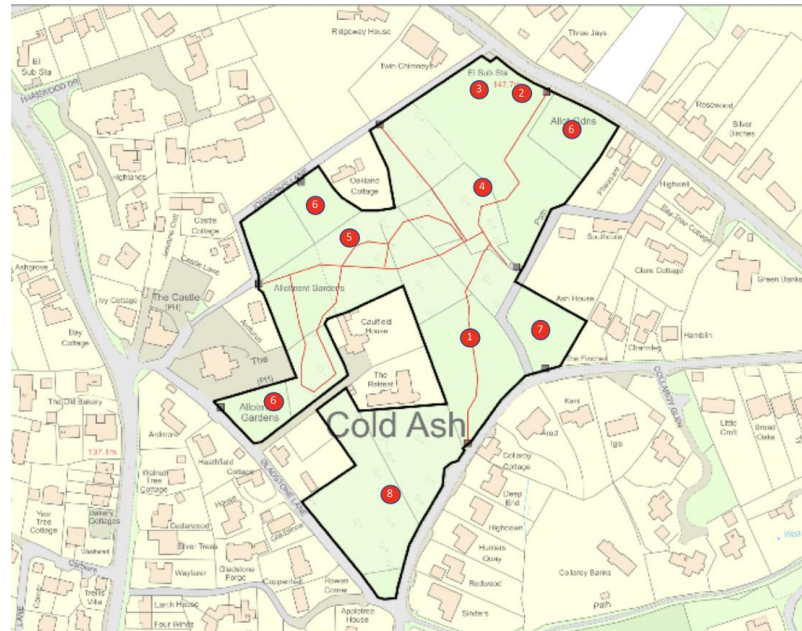

2023 in review

- 32 Planning Applications
- Maintenance and upkeep:
 - Poor's Charity Assets

Poor's Charity

- Hermitage Road Recreation Ground
- Hermitage Road Play Area
- Hermitage Road Car Park
- Wildlife Allotment Gardens

2023 in review

- 32 Planning Applications
- Maintenance and upkeep:
 - Poor's Charity Assets
 - Litter pick on Rec Ground & 3 Play areas
 - Play areas inspection
 - Grass cutting – Burial Grounds, Churchyard, Ashmore Green, Rec Ground, WAG
 - Hedge cutting – All parish hedges and orchard
 - Tennis Court
 - Refuse collection
 - Street lamps
 - Dog poo bins